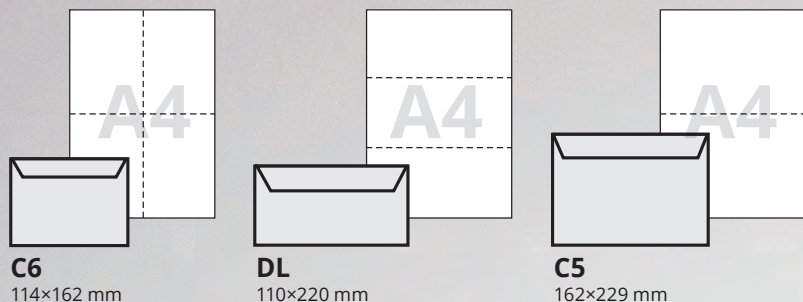

C6
114×162 mm

DL
110×220 mm

C5
162×229 mm

Envelopes 120 g/m² metallized inside

Smooth blue 120 g/m²
C6

Smooth pink 120 g/m²
C6

Envelopes 130 g/m² made from smooth paper

Smooth blue 130 g/m²
C6, DL