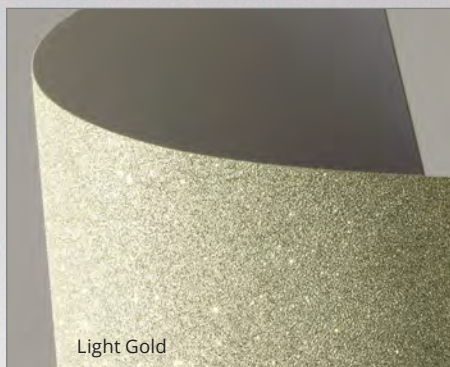

GLITTER SELF-ADHESIVE A4 PAPERS

■ Glitter self-adhesive A4 papers

Glitter papers with the glue layer will be useful for visual art works, decorations of cards and boxes. Available in a variety of colour, packed as single colours per pack or mixed colour packs.

Code	Name	g/m²	Qty pcs/pack
254018	Brown	150	10
254013	Red	150	10
254017	Dark Grey	150	10
254012	Light Gold	150	10
254015	Blue	150	10
254016	Pink	150	10
254011	Silver	150	10
254014	Green	150	10
254010	Gold	150	10
206999	Mix colour	150	10